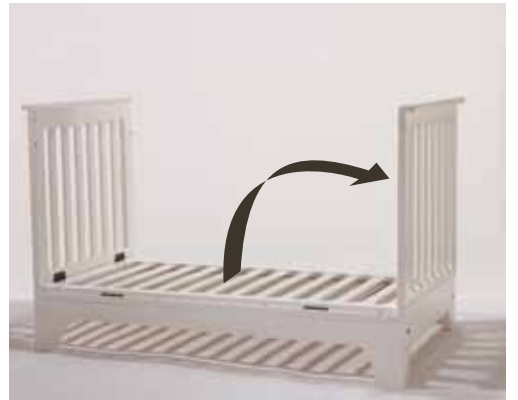

**Only 1 Screw
for Each Corner**