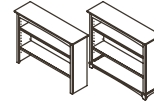

Bookcase Hutch – 5555
W:47 x D:14 x H:42/46